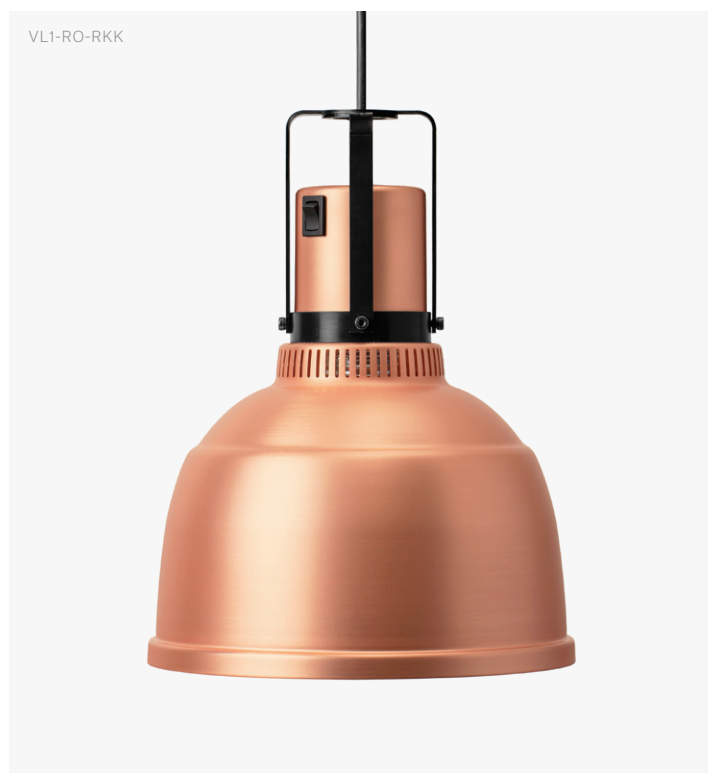

Pendant Heat Lamp

Focus RO Standard Cord

Pendant Heat Lamp Focus RO Standard Cord

Pendant heat lamp made in Sweden with standard cord. Understated form combine with innovative functions to enhance the restaurant experience for chefs and visitors alike.

Shade	H 250 mm / Ø 220 mm
Cord Length	Max 2000 mm
Material	Anodised Aluminium, Galvanised Steel
Voltage / Power	230 V / 250 W
Heat Source	Philips Infrared Bulb
Colour Temperature	Warm White, 2700 K

Article Number	● Black	VL1-RO-RKS
	● Aluminium	VL1-RO-RKA
	● Copper	VL1-RO-RKK
	● Umbra Grey	VL1-RO-RKUG
	● Cement Grey	VL1-RO-RKCG
	● Mid Grey	VL1-RO-RKMG