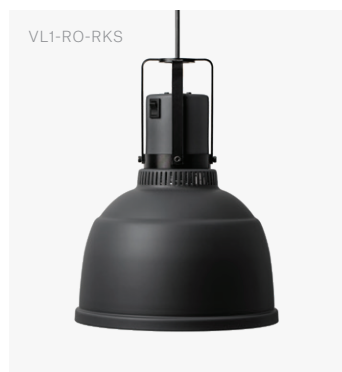

Pendant Heat Lamp

Focus RO Standard Cord

Pendant Heat Lamp Focus RO Standard Cord

Pendant heat lamp made in Sweden with standard cord. Understated form combine with innovative functions to enhance the restaurant experience for chefs and visitors alike.

Shade	H 250 mm / Ø 220 mm
Cord Length	Max 2000 mm
Material	Anodised Aluminium, Galvanised Steel
Voltage / Power	230 V / 250 W
Heat Source	Philips Infrared Bulb
Colour Temperature	Warm White, 2700 K

Article Number	● Black	VL1-RO-RKS
	● Aluminium	VL1-RO-RKA
	● Copper	VL1-RO-RKK
	● Umbra Grey	VL1-RO-RKUG
	● Cement Grey	VL1-RO-RKCG
	● Mid Grey	VL1-RO-RKMG