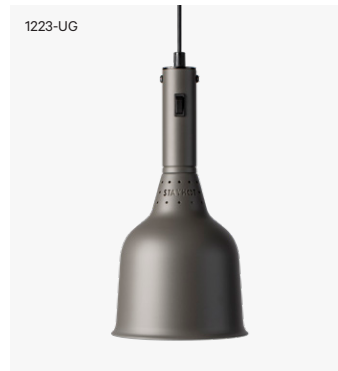

# Heat Lamp Classic

## Model 1223 Standard Cord

### Pendant Heat Lamp Classic 1223 Standard Cord

Pendant heat lamp made in Sweden with standard cord. Timeless design combined with unmatched performance means the perfect choice for the demanding restaurant.

Shade Dimensions	H 350 mm / Ø 180 mm
Cord Length	Max 2000 mm
Material	Anodised aluminium
Voltage / Power	230 V / 250 W
Heat Source	IR Light Bulb 250 W
Installation	25-45 cm above food

Article Number	● Black	1223-S
	● Brass	1223-M
	● Aluminium	1223-A
	● Copper	1223-K
	● Chrome	1223-C
	● Black Lacquer	1223-SL
	● Umbra Grey	1223-UG