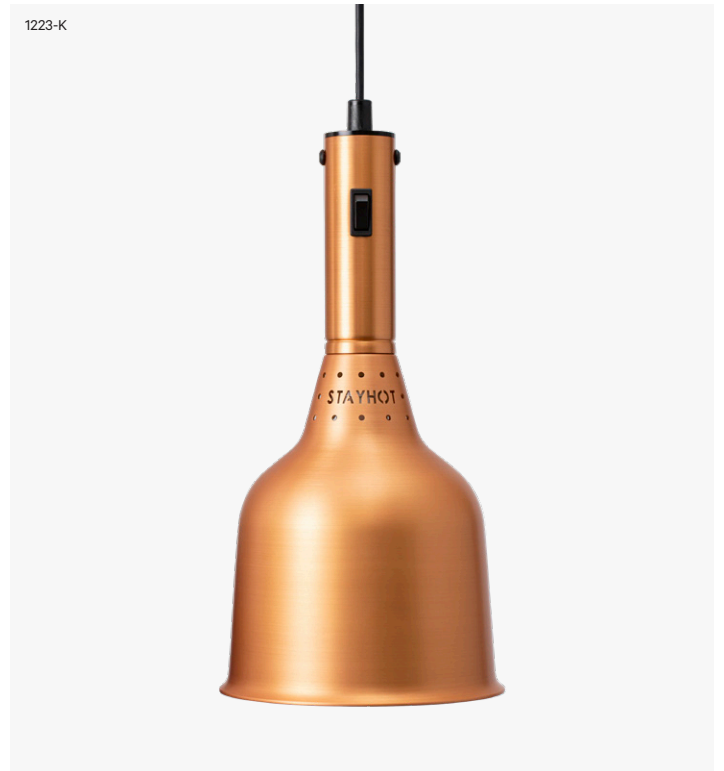

# Heat Lamp Classic

## Model 1223 Standard Cord

### Pendant Heat Lamp Classic 1223 Standard Cord

Pendant heat lamp made in Sweden with standard cord. Timeless design combined with unmatched performance means the perfect choice for the demanding restaurant.

Shade Dimensions	H 350 mm / Ø 180 mm
Cord Length	Max 2000 mm
Material	Anodised aluminium
Voltage / Power	230 V / 250 W
Heat Source	IR Light Bulb 250 W
Installation	25-45 cm above food

Article Number	● Black	1223-S
	● Brass	1223-M
	● Aluminium	1223-A
	● Copper	1223-K
	● Chrome	1223-C
	● Black Lacquer	1223-SL
	● Umbra Grey	1223-UG