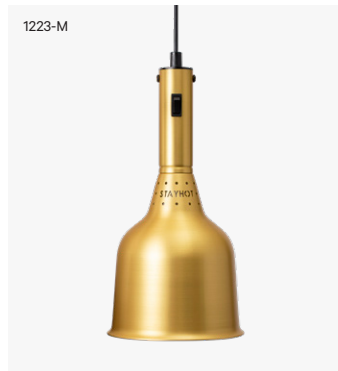

# Heat Lamp Classic

## Model 1223 Standard Cord

### Pendant Heat Lamp Classic 1223 Standard Cord

Pendant heat lamp made in Sweden with standard cord. Timeless design combined with unmatched performance means the perfect choice for the demanding restaurant.

Shade Dimensions	H 350 mm / Ø 180 mm
Cord Length	Max 2000 mm
Material	Anodised aluminium
Voltage / Power	230 V / 250 W
Heat Source	IR Light Bulb 250 W
Installation	25-45 cm above food

Article Number	● Black	1223-S
	● Brass	1223-M
	● Aluminium	1223-A
	● Copper	1223-K
	● Chrome	1223-C
	● Black Lacquer	1223-SL
	● Umbra Grey	1223-UG