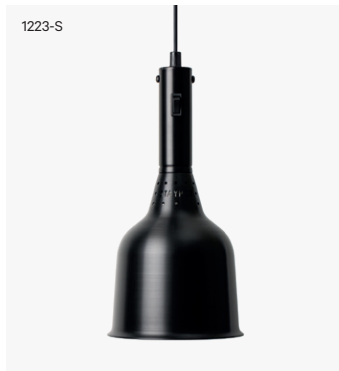

# Heat Lamp Classic

## Model 1223 Standard Cord

### Pendant Heat Lamp Classic 1223 Standard Cord

Pendant heat lamp made in Sweden with standard cord. Timeless design combined with unmatched performance means the perfect choice for the demanding restaurant.

Shade Dimensions	H 350 mm / Ø 180 mm
Cord Length	Max 2000 mm
Material	Anodised aluminium
Voltage / Power	230 V / 250 W
Heat Source	IR Light Bulb 250 W
Installation	25-45 cm above food

Article Number	● Black	1223-S
	● Brass	1223-M
	● Aluminium	1223-A
	● Copper	1223-K
	● Chrome	1223-C
	● Black Lacquer	1223-SL
	● Umbra Grey	1223-UG