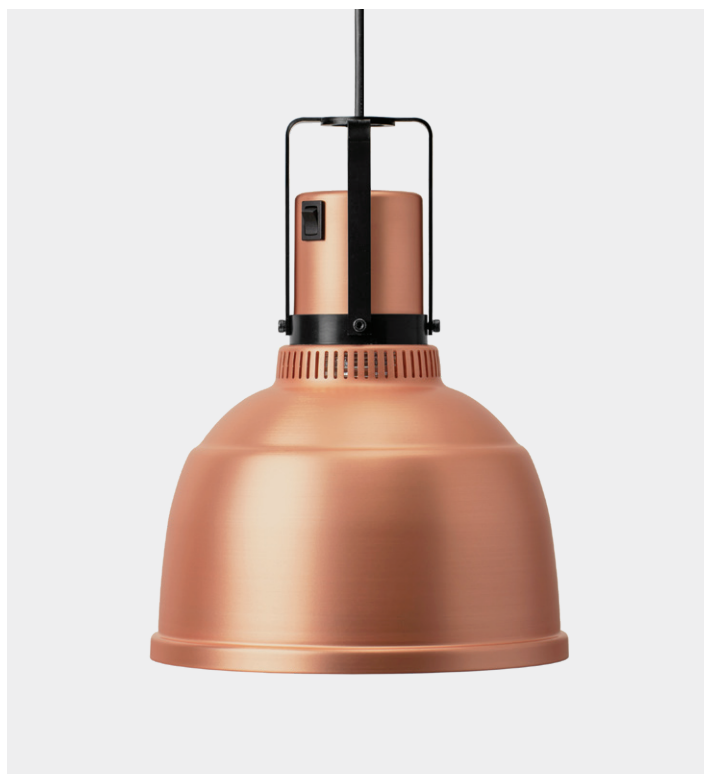

Pendant Heat Lamp

Focus RO

P'ARIS Restaurant
Tallinn, Estonia

Pendant Heat Lamp

Focus RO

Available Finishes

Black

Copper

Aluminium

Umbra Grey

Cement Grey

Mid Grey

Cord Options

Retractable (HS)

Standard (RK)

Pendant Heat Lamp Focus RO

Pendant heat lamp designed and manufactured in Sweden. Understated form combined with innovative functions to enhance the restaurant experience for chefs and visitors alike.

Shade Dimensions	H 250 mm / Ø 220 mm
Retractable Height	Min 850 mm - Max 1850 mm (HS)
Standard Cord Length	Max 2000 mm (RK)
Material	Anodised aluminium, galvanised steel
Voltage / Power	230 V / 250 W
Heat Source	Philips infrared lamp, 2700K
Installation	25-45 cm above food
Cord Options	Available in 3 retractable cord lengths