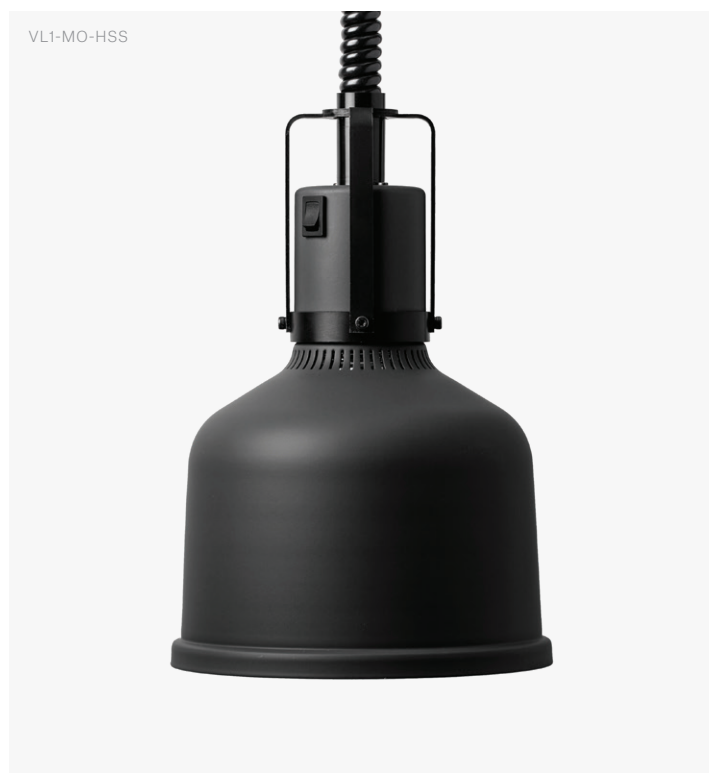

# Pendant Heat Lamp

## Focus MO Retractable Cord

### Pendant Heat Lamp Focus MO Retractable Cord

Pendant heat lamp made in Sweden with rise and fall function. Understated form combine with innovative functions to enhance the restaurant experience for chefs and visitors alike.

Shade	H 250 mm / Ø 200 mm
Adjustable Height	Min 850 mm / Max 1850 mm
Material	Anodised Aluminium, Galvanised Steel
Voltage / Power	230 V / 250 W
Heat Source	Philips Infrared Bulb
Colour Temperature	Warm White, 2700 K