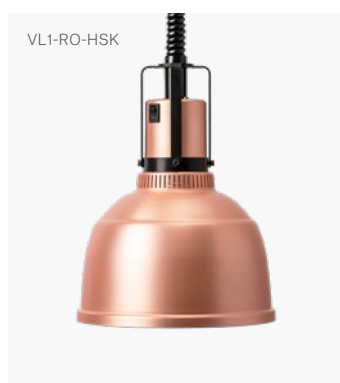

# Heat Lamp Focus Model RO

Our brand new Focus Heat Lamps are specifically designed to work in modern as well as traditional restaurant interiors.

This is Model RO, which is available with a rise and fall function or with fixed ceiling mount. Choose between the finishes Aluminum, Copper and Black.

Shade	H 250 mm / Ø 220 mm	
Rise & Fall (HS)	Min 850 mm / Max 2000 mm	
Fixed Cable (RK)	L 2000 mm	
Material	Anodised aluminum, steel	
Heat Source	Philips 250 W Infrared lamp, white light	
Power	230 V / 250 W	

Article Number (Rise & Fall)	Black	VL1-RO-HSS
	Aluminium	VL1-RO-HSA
	Copper	VL1-RO-HSK

Article Number (Fixed Cable)	Black	VL1-RO-RKS
	Aluminium	VL1-RO-RKA
	Copper	VL1-RO-RKK