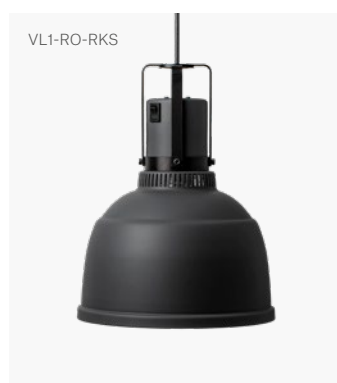

# Heat Lamp Focus Model RO

Our brand new Focus Heat Lamps are specifically designed to work in modern as well as traditional restaurant interiors.

This is Model RO, which is available with a rise and fall function or with fixed ceiling mount. Choose between the finishes Aluminum, Copper and Black.

Shade	H 250 mm / Ø 220 mm	
Rise & Fall (HS)	Min 850 mm / Max 2000 mm	
Fixed Cable (RK)	L 2000 mm	
Material	Anodised aluminum, steel	
Heat Source	Philips 250 W Infrared lamp, white light	
Power	230 V / 250 W	

Article Number (Rise & Fall)	Black	VL1-RO-HSS
	Aluminium	VL1-RO-HSA
	Copper	VL1-RO-HSK

Article Number (Fixed Cable)	Black	VL1-RO-RKS
	Aluminium	VL1-RO-RKA
	Copper	VL1-RO-RKK