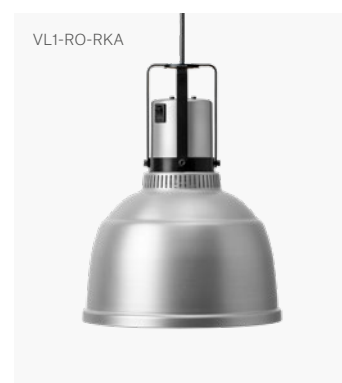

# Heat Lamp Focus Model RO

Our brand new Focus Heat Lamps are specifically designed to work in modern as well as traditional restaurant interiors.

This is Model RO, which is available with a rise and fall function or with fixed ceiling mount. Choose between the finishes Aluminum, Copper and Black.

Shade	H 250 mm / Ø 220 mm	
Rise & Fall (HS)	Min 850 mm / Max 2000 mm	
Fixed Cable (RK)	L 2000 mm	
Material	Anodised aluminum, steel	
Heat Source	Philips 250 W Infrared lamp, white light	
Power	230 V / 250 W	

Article Number (Rise & Fall)	Black	VL1-RO-HSS
	Aluminium	VL1-RO-HSA
	Copper	VL1-RO-HSK

Article Number (Fixed Cable)	Black	VL1-RO-RKS
	Aluminium	VL1-RO-RKA
	Copper	VL1-RO-RKK