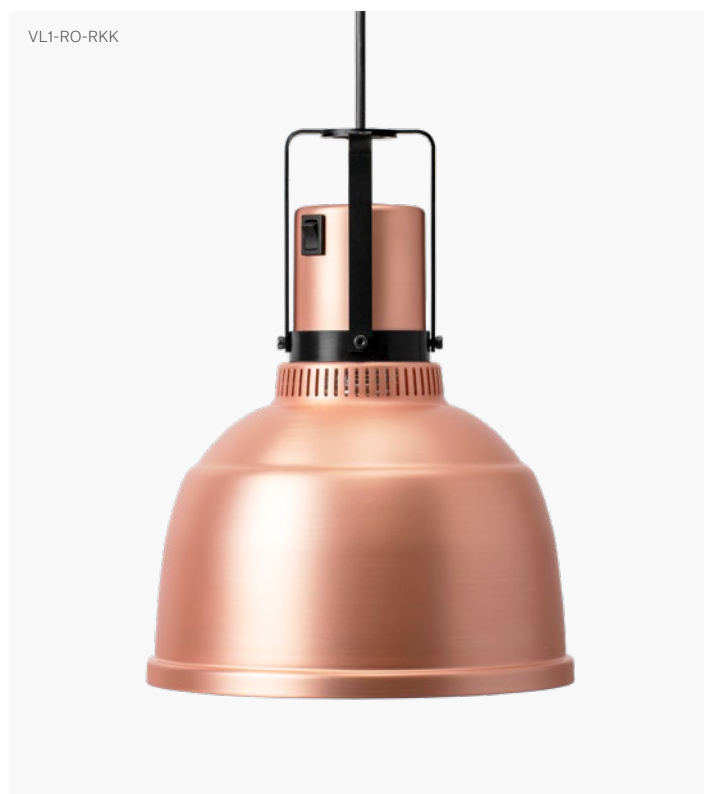

# Heat Lamp Focus Model RO

Our brand new Focus Heat Lamps are specifically designed to work in modern as well as traditional restaurant interiors.

This is Model RO, which is available with a rise and fall function or with fixed ceiling mount. Choose between the finishes Aluminum, Copper and Black.

Shade	H 250 mm / Ø 220 mm	
Rise & Fall (HS)	Min 850 mm / Max 2000 mm	
Fixed Cable (RK)	L 2000 mm	
Material	Anodised aluminum, steel	
Heat Source	Philips 250 W Infrared lamp, white light	
Power	230 V / 250 W	

Article Number (Rise & Fall)	Black	VL1-RO-HSS
	Aluminium	VL1-RO-HSA
	Copper	VL1-RO-HSK

Article Number (Fixed Cable)	Black	VL1-RO-RKS
	Aluminium	VL1-RO-RKA
	Copper	VL1-RO-RKK