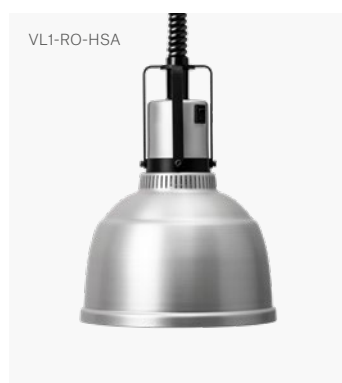

# Heat Lamp Focus Model RO

Our brand new Focus Heat Lamps are specifically designed to work in modern as well as traditional restaurant interiors.

This is Model RO, which is available with a rise and fall function or with fixed ceiling mount. Choose between the finishes Aluminum, Copper and Black.

Shade	H 250 mm / Ø 220 mm	
Rise & Fall (HS)	Min 850 mm / Max 2000 mm	
Fixed Cable (RK)	L 2000 mm	
Material	Anodised aluminum, steel	
Heat Source	Philips 250 W Infrared lamp, white light	
Power	230 V / 250 W	

Article Number (Rise & Fall)	Black	VL1-RO-HSS
	Aluminium	VL1-RO-HSA
	Copper	VL1-RO-HSK

Article Number (Fixed Cable)	Black	VL1-RO-RKS
	Aluminium	VL1-RO-RKA
	Copper	VL1-RO-RKK