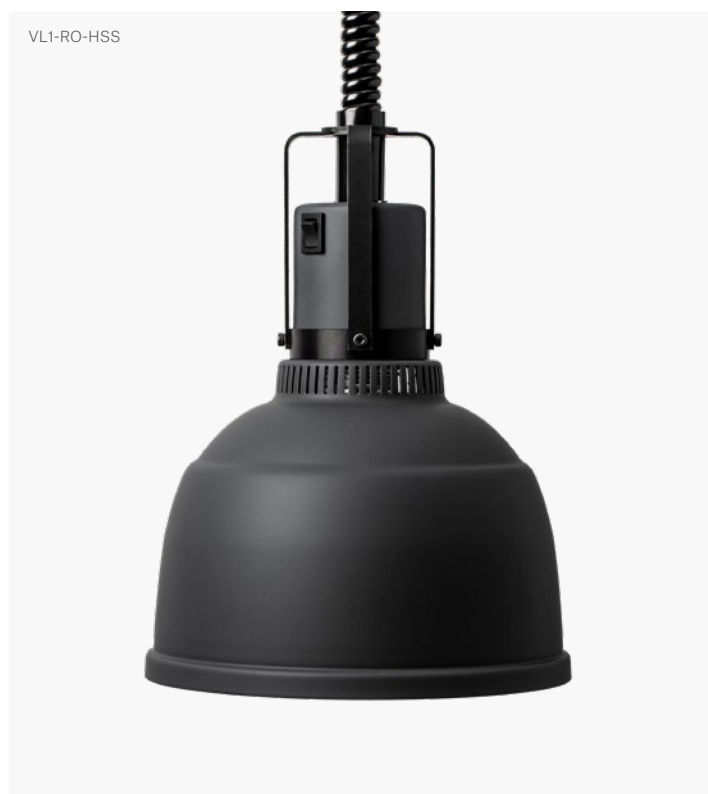

# Heat Lamp Focus Model RO

Our brand new Focus Heat Lamps are specifically designed to work in modern as well as traditional restaurant interiors.

This is Model RO, which is available with a rise and fall function or with fixed ceiling mount. Choose between the finishes Aluminum, Copper and Black.

Shade	H 250 mm / Ø 220 mm	
Rise & Fall (HS)	Min 850 mm / Max 2000 mm	
Fixed Cable (RK)	L 2000 mm	
Material	Anodised aluminum, steel	
Heat Source	Philips 250 W Infrared lamp, white light	
Power	230 V / 250 W	

Article Number (Rise & Fall)	Black	VL1-RO-HSS
	Aluminium	VL1-RO-HSA
	Copper	VL1-RO-HSK

Article Number (Fixed Cable)	Black	VL1-RO-RKS
	Aluminium	VL1-RO-RKA
	Copper	VL1-RO-RKK