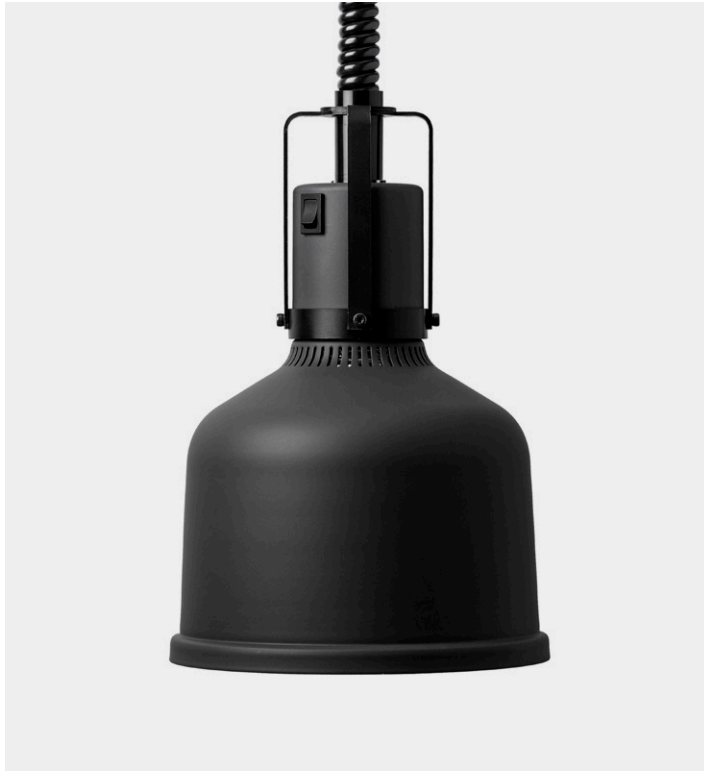

Pendant Heat Lamp
Focus MO

Tavolo Restaurant
Gothenburg, Sweden

STAYHOT

Pendant Heat Lamp

Focus MO

Available Finishes

Black

Aluminium

Umbra Grey

Cement Grey

Mid Grey

Cord Options

Retractable (HS)

Standard (RK)

Pendant Heat Lamp Focus MO

Pendant heat lamps designed and made in Sweden. Understated form combined with innovative functions to enhance the restaurant experience for chefs and visitors alike. Available with retractable cord function or standard cord in 5 finishes.

Shade Dimensions	H 250 mm / Ø 200 mm
Retractable Height	Min 850 mm - Max 1850 mm (HS)
Standard Cord Length	Max 2000 mm (RK)
Material	Anodised aluminium, galvanised steel
Voltage / Power	230 V / 250 W
Heat Source	Philips infrared lamp, 2700K
Installation	25-45 cm above food
Cord Options	Available in 3 retractable cord lengths