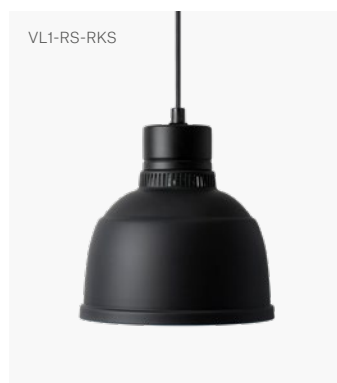

# Heat Lamp Focus

## Model RS

Our brand new Focus Heat Lamps are specifically designed to work in modern as well as traditional restaurant interiors.

Model RS is available with rise and fall function or with fixed ceiling mount. Choose between Black and Aluminum.

Shade	H 220 mm / Ø 220 mm	
Rise & Fall (HS)	Min 850 mm / Max 2000 mm	
Fixed Cable (RK)	L 2000 mm	
Material	Anodised aluminum	
Heat Source	Philips 250 W Infrared lamp, white light	
Power	230 V / 250 W	