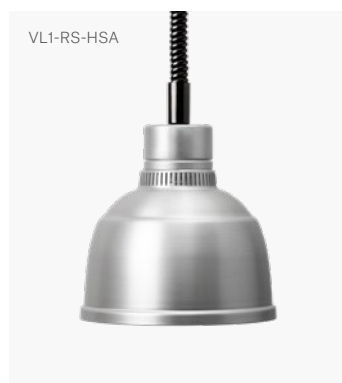

# Heat Lamp Focus

## Model RS

Our brand new Focus Heat Lamps are specifically designed to work in modern as well as traditional restaurant interiors.

Model RS is available with rise and fall function or with fixed ceiling mount. Choose between Black and Aluminum.

Shade	H 220 mm / Ø 220 mm	
Rise & Fall (HS)	Min 850 mm / Max 2000 mm	
Fixed Cable (RK)	L 2000 mm	
Material	Anodised aluminum	
Heat Source	Philips 250 W Infrared lamp, white light	
Power	230 V / 250 W	

Article Number (Rise & Fall)	Black	VL1-RS-HSS
	Aluminium	VL1-RS-HSA

Article Number (Fixed Cable)	Black	VL1-RS-RKS
	Aluminium	VL1-RS-RKA