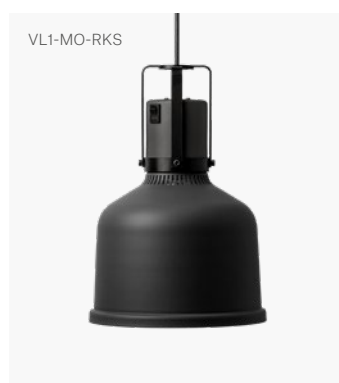

Heat Lamp Focus Model MO

Our brand new Focus Heat Lamps are specifically designed to work in modern as well as traditional restaurant interiors.

Model MO is available with rise and fall function, or with fixed ceiling mount. Choose between Aluminium, Black and Mid Grey.

Shade H 250 mm / Ø 200 mm
 Rise & Fall (HS) Min 850 mm / Max 2000 mm
 Fixed Cable (RK) L 2000 mm
 Material Anodised aluminium, steel
 Heat Source Philips 250 W Infrared lamp, white light
 Power 230 V / 250 W

Article Number (Rise & Fall)	Black	VL1-MO-HSS
	Aluminium	VL1-MO-HSA
	Mid Grey	VL1-MO-HSMG

Article Number (Fixed Cable)	Black	VL1-MO-RKS
	Aluminium	VL1-MO-RKA
	Mid Grey	VL1-MO-RKMG