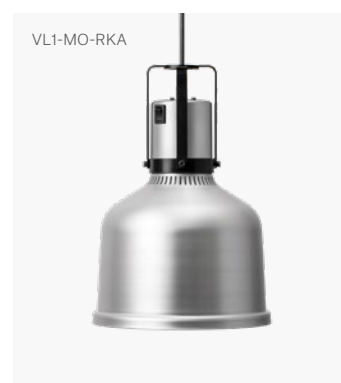

Heat Lamp Focus Model MO

Our brand new Focus Heat Lamps are specifically designed to work in modern as well as traditional restaurant interiors.

Model MO is available with rise and fall function, or with fixed ceiling mount. Choose between Aluminium, Black and Mid Grey.

Shade H 250 mm / Ø 200 mm
 Rise & Fall (HS) Min 850 mm / Max 2000 mm
 Fixed Cable (RK) L 2000 mm
 Material Anodised aluminium, steel
 Heat Source Philips 250 W Infrared lamp, white light
 Power 230 V / 250 W

Article Number (Rise & Fall)	Black	VL1-MO-HSS
	Aluminium	VL1-MO-HSA
	Mid Grey	VL1-MO-HSMG

Article Number (Fixed Cable)	Black	VL1-MO-RKS
	Aluminium	VL1-MO-RKA
	Mid Grey	VL1-MO-RKMG