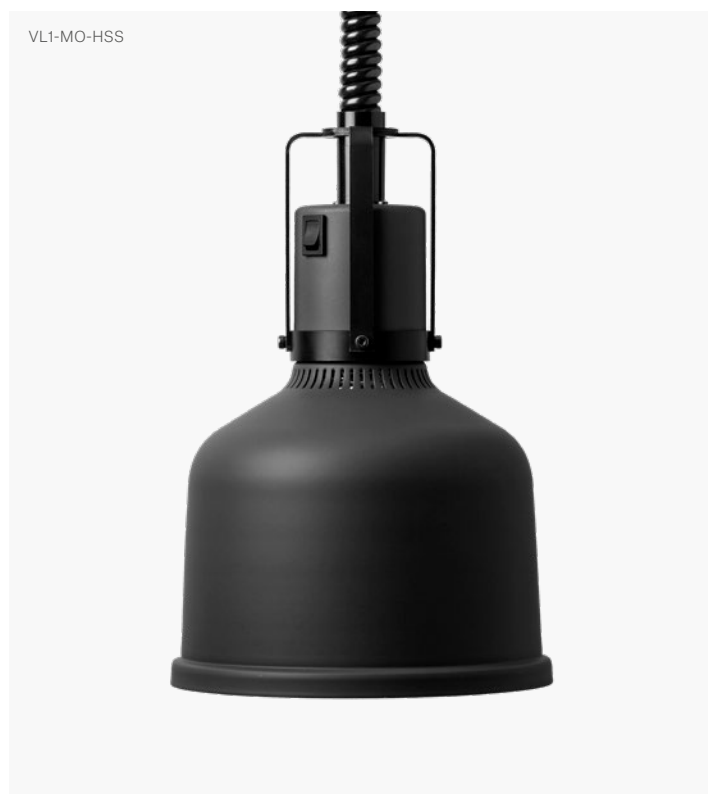

Heat Lamp Focus Model MO

Our brand new Focus Heat Lamps are specifically designed to work in modern as well as traditional restaurant interiors.

Model MO is available with rise and fall function, or with fixed ceiling mount. Choose between Aluminium, Black and Mid Grey.

Shade H 250 mm / Ø 200 mm
 Rise & Fall (HS) Min 850 mm / Max 2000 mm
 Fixed Cable (RK) L 2000 mm
 Material Anodised aluminium, steel
 Heat Source Philips 250 W Infrared lamp, white light
 Power 230 V / 250 W

Article Number (Rise & Fall)	Black	VL1-MO-HSS
	Aluminium	VL1-MO-HSA
	Mid Grey	VL1-MO-HSMG

Article Number (Fixed Cable)	Black	VL1-MO-RKS
	Aluminium	VL1-MO-RKA
	Mid Grey	VL1-MO-RKMG